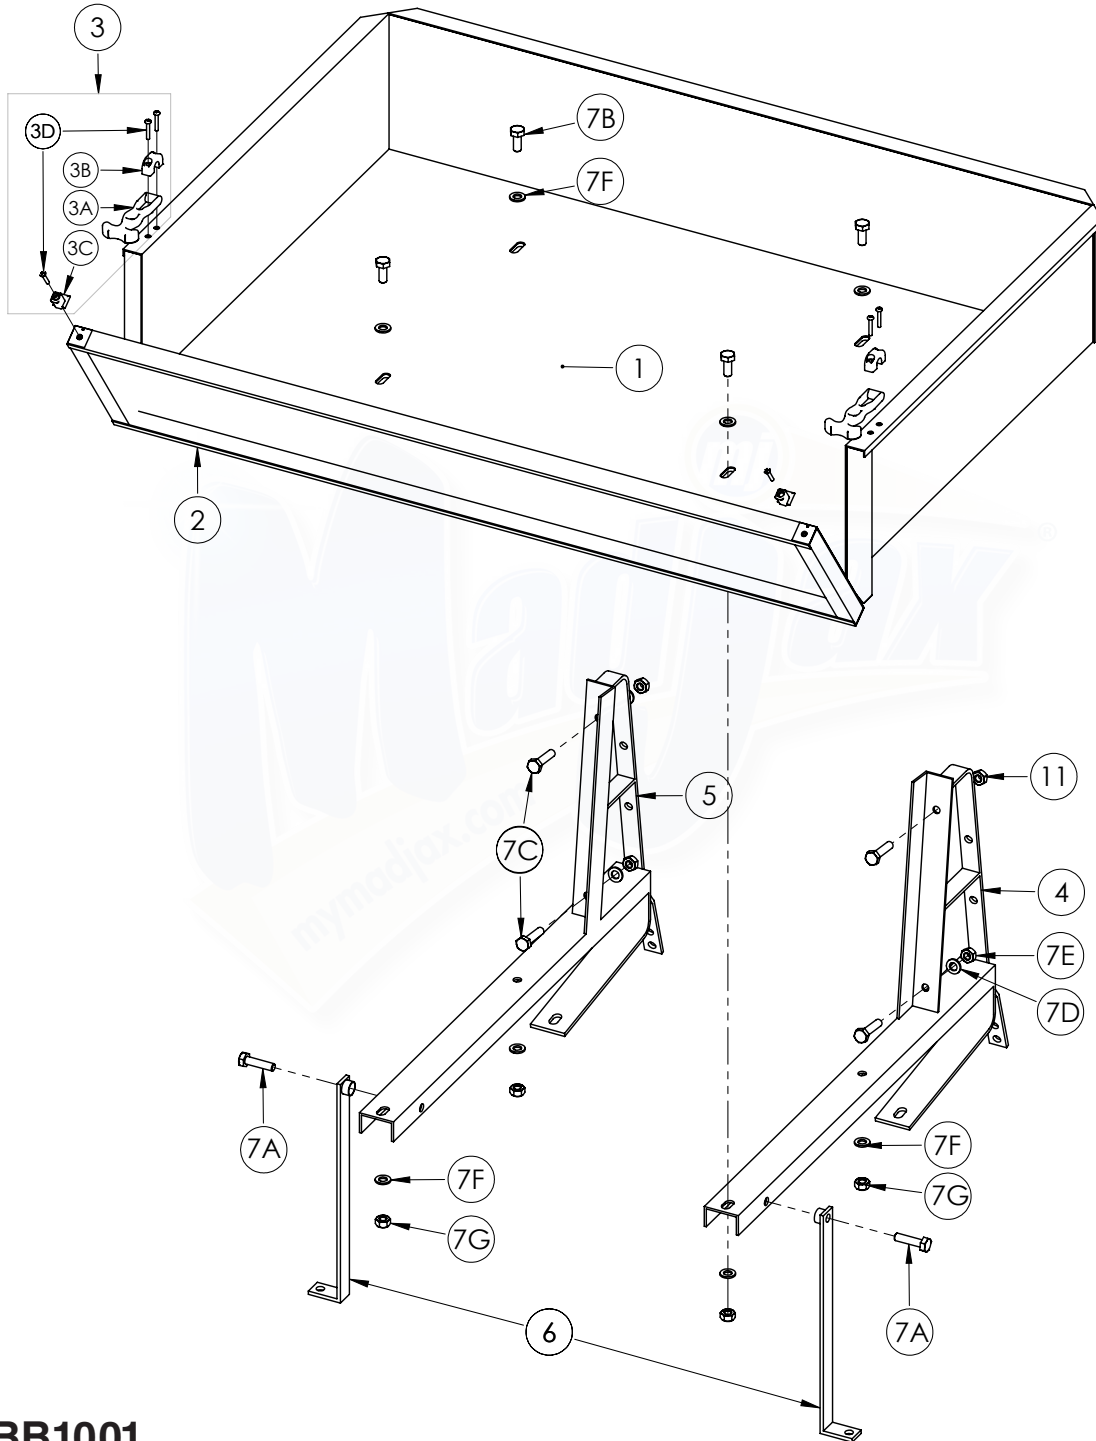

Madjax® Cargo Box and Brackets : Club Car® DS®

MJCBB1001

No.	Part No.	Description	QTY	No.	Part No.	Description	QTY
1		Cargo Box - Steel	1	5	W04-4-1	DS Main Bracket Left	1
		Cargo Box - Aluminum	1	6	W04-4-3	Bagwell Bracket	2
2	W04-1-2	Cargo Box Gate - Steel	1	7	W04-4-4	Cargo Box Hardware Pack DS	1
	W04-1-3	Cargo Box Gate - Aluminum	1	7A		M10x40 Hex Head Bolt	2
3	W04-1-1	Cargo Box Latch and Hardware	2	7B		M10x25 Hex Head Bolt	4
3A		Latch Handle	1	7C		M6x45 Hex Head Bolt	4
3B		Latch Handle Mount	1	7D		M6 Flat Washer	8
3C		Latch Handle Catch	1	7E		M6 Locking Nut	4
3D		M6x30 Machine Screw	3	7F		M10 Flat Washer	12
4	W04-4-2	DS Main Bracket Right	1	7G		M10 Locking Nut	6