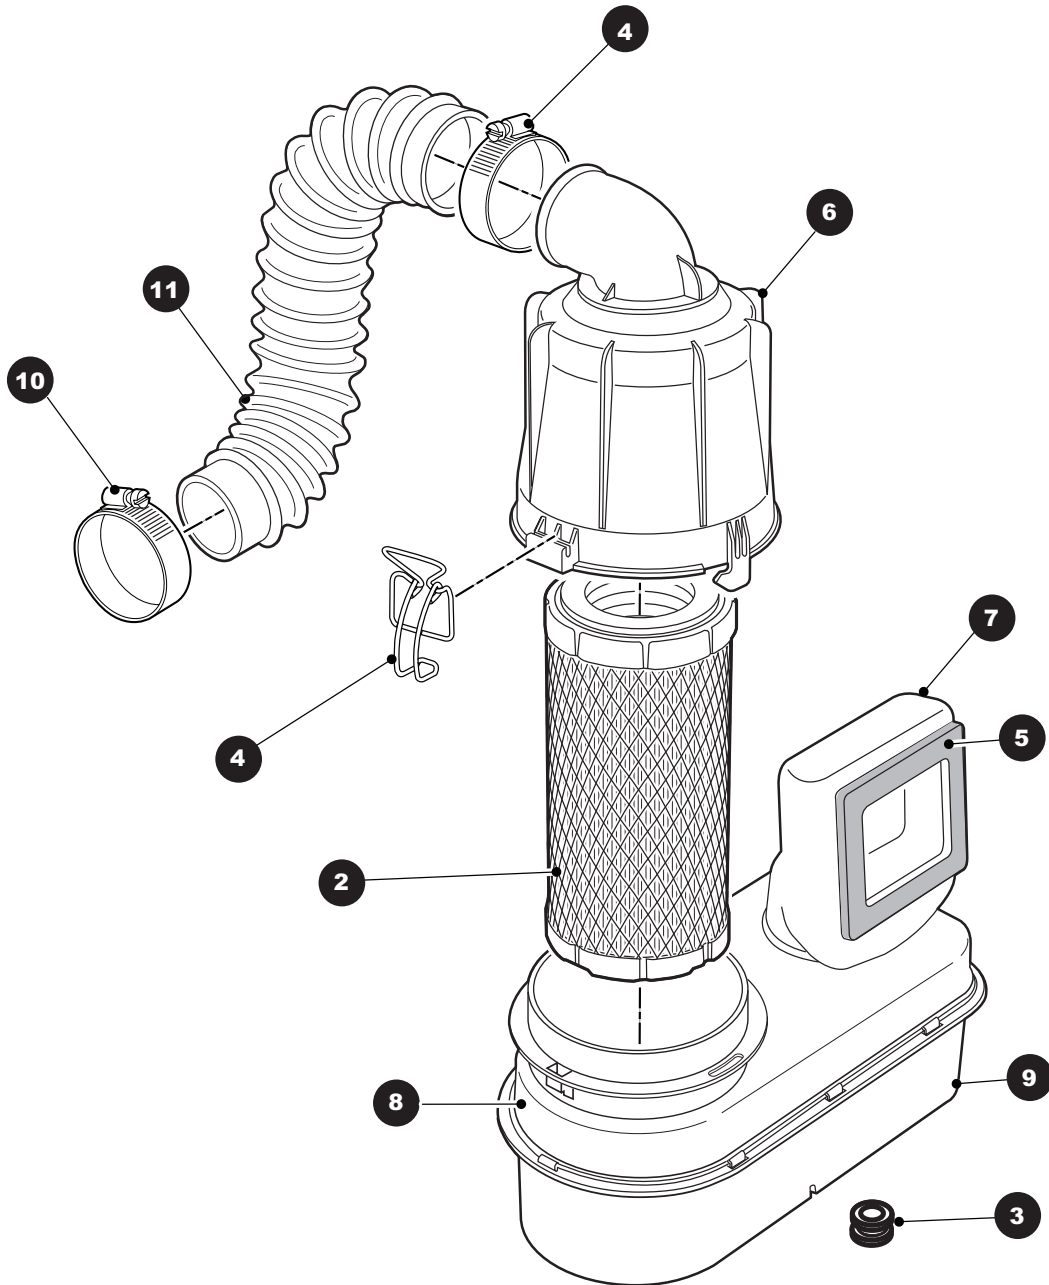

# AIR FILTER

**1** - Includes items 2 - 9

ITEM	PART NO.	1 2 3 4 5	DESCRIPTION	QTY.
1	601729		AIR CLEANER ASSEMBLY .....	1
2	28463G01		AIR CLEANER ELEMENT .....	1
3	603752		AIR CLEANER BASE GROMMET .....	3
4	603750		AIR FILTER LATCH .....	1
5	603749		INTAKE TUBE GASKET .....	1
6	601728		AIR FILTER HOUSING .....	1
7	601727		AIR FILTER INTAKE TUBE .....	1
8	601726		AIR FILTER COVER .....	1
9	601725		AIR FILTER BASE .....	1
10	11391G7		HOSE CLAMP .....	2
11	601910		AIR CLEANER HOSE .....	1