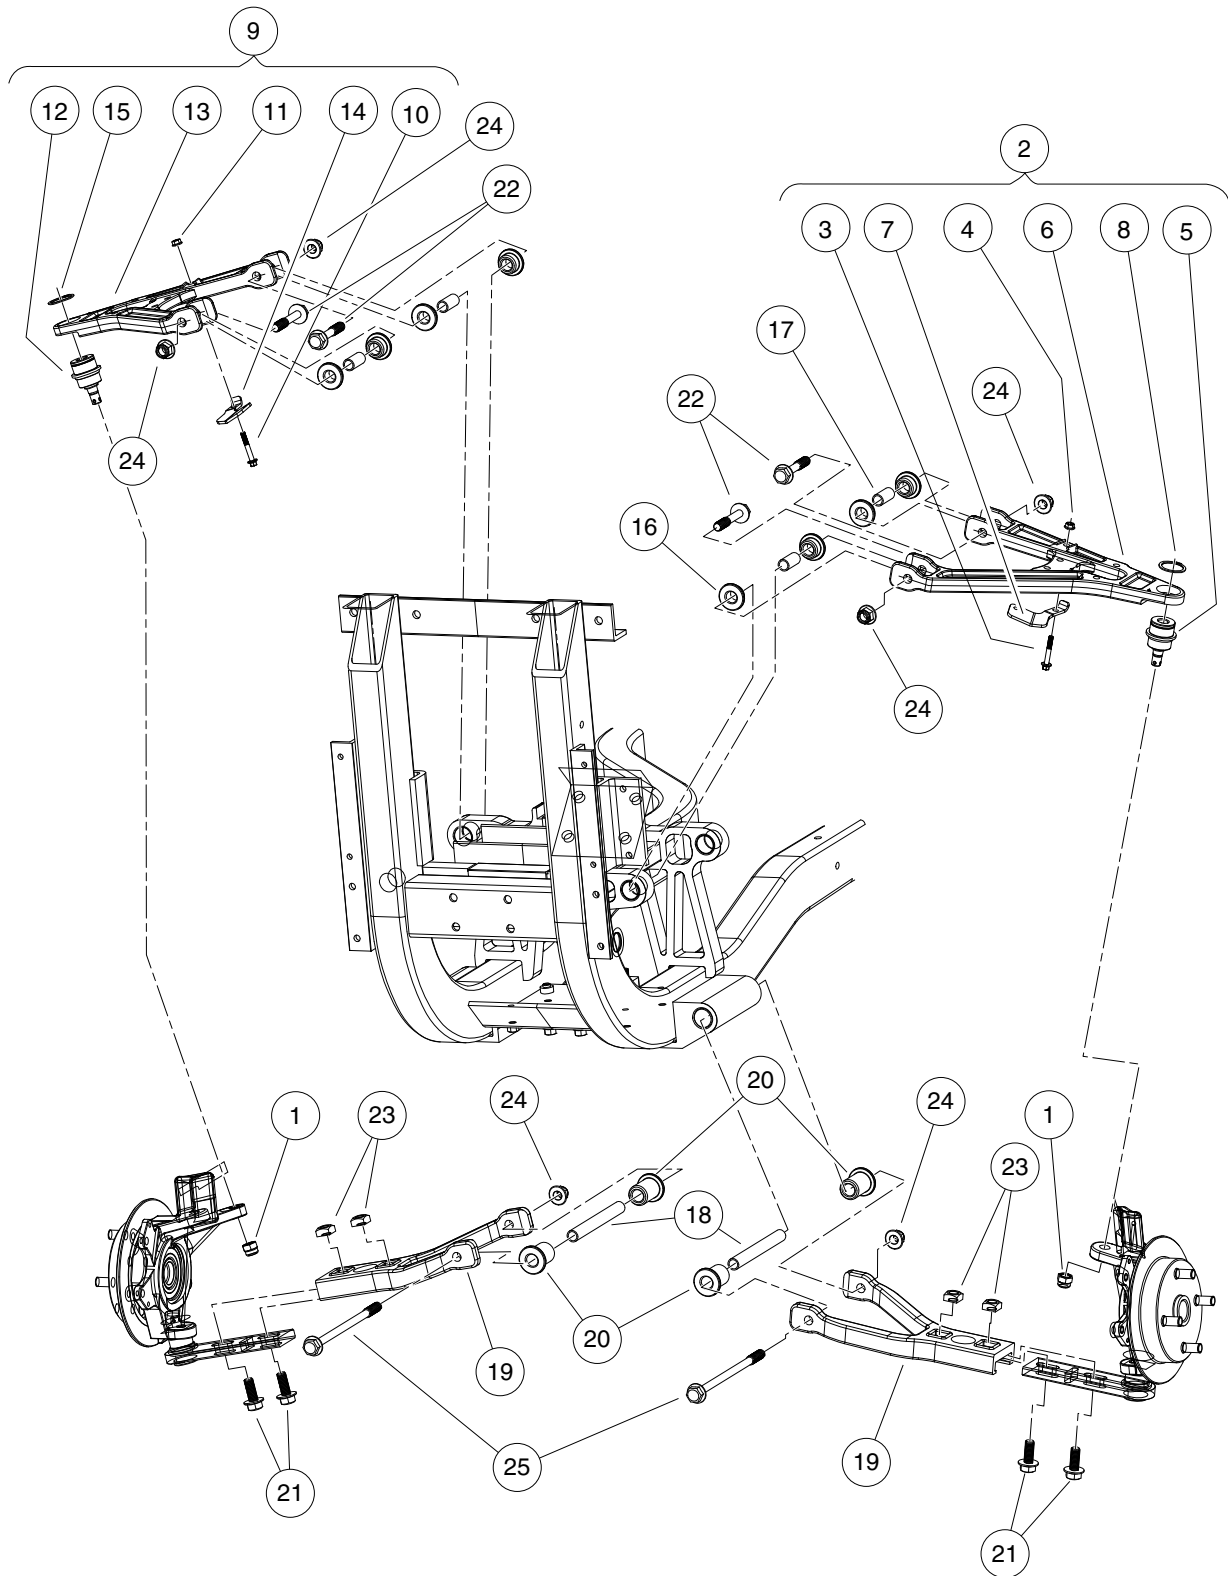

**6**  
**G**

**D**

000074-001

## FRONT SUSPENSION – A-ARMS

ITEM	PART NO.	DESCRIPTION	QTY	<b>6</b>
		<b>1 2 3 4</b>		<b>G</b>
1	102022901	Locknut, M12-1.25 Nylon .....	2	
2	102368501	Sub-assembly, A-Arm, Upper, LH (includes items 3 through 8) .....	1	
3	102296140	Bolt, Flanged Head, M6x1.0x40 .....	1	
4	102296401	Nut-m6x1.0 Flng All Mtl Lock .....	1	<b>D</b>
5	102361901	Joint, Ball .....	1	
6	102368801	A-Arm, Upper, Left .....	1	
7	102474101	Bracket, Brake Line, Left .....	1	
8	102722301	Ring, Retaining, Ext, 1-1/4" .....	1	
9	102368502	Sub-assembly, A-Arm, Upper, RH (includes items 10 through 15) .....	1	
10	102296140	Bolt, Flanged Head, M6x1.0x40 .....	1	
11	102296401	Nut-m6x1.0 Flng All Mtl Lock .....	1	
12	102361901	Joint, Ball .....	1	
13	102368802	A-Arm, Upper, Right .....	1	
14	102474102	Bracket, Brake Line, Right .....	1	
15	102722301	Ring, Retaining, Ext, 1-1/4" .....	1	
16	102408401	Bushing, A-Arm .....	8	
17	102437001	Sleeve, Upper .....	4	
18	102437101	Sleeve, Lower .....	2	
19	102446901	Arm, Lower .....	2	
20	102469901	Bushing, Lower Arm .....	4	
21	102490801	Bolt, Flange Head, M12x 1.75x 30 with Loctite .....	4	
22	102616301	Bolt, Flange Head, M12 X 1.75 X 70 .....	4	
23	102617701	Nut, Square, M12x 1.75 .....	4	
24	102620501	Nut Flg, M12x1.75, Nylon Gr 10 .....	6	
25	103256701	Bolt Flg, M12 X 1.75 X 200 10. ....	2	