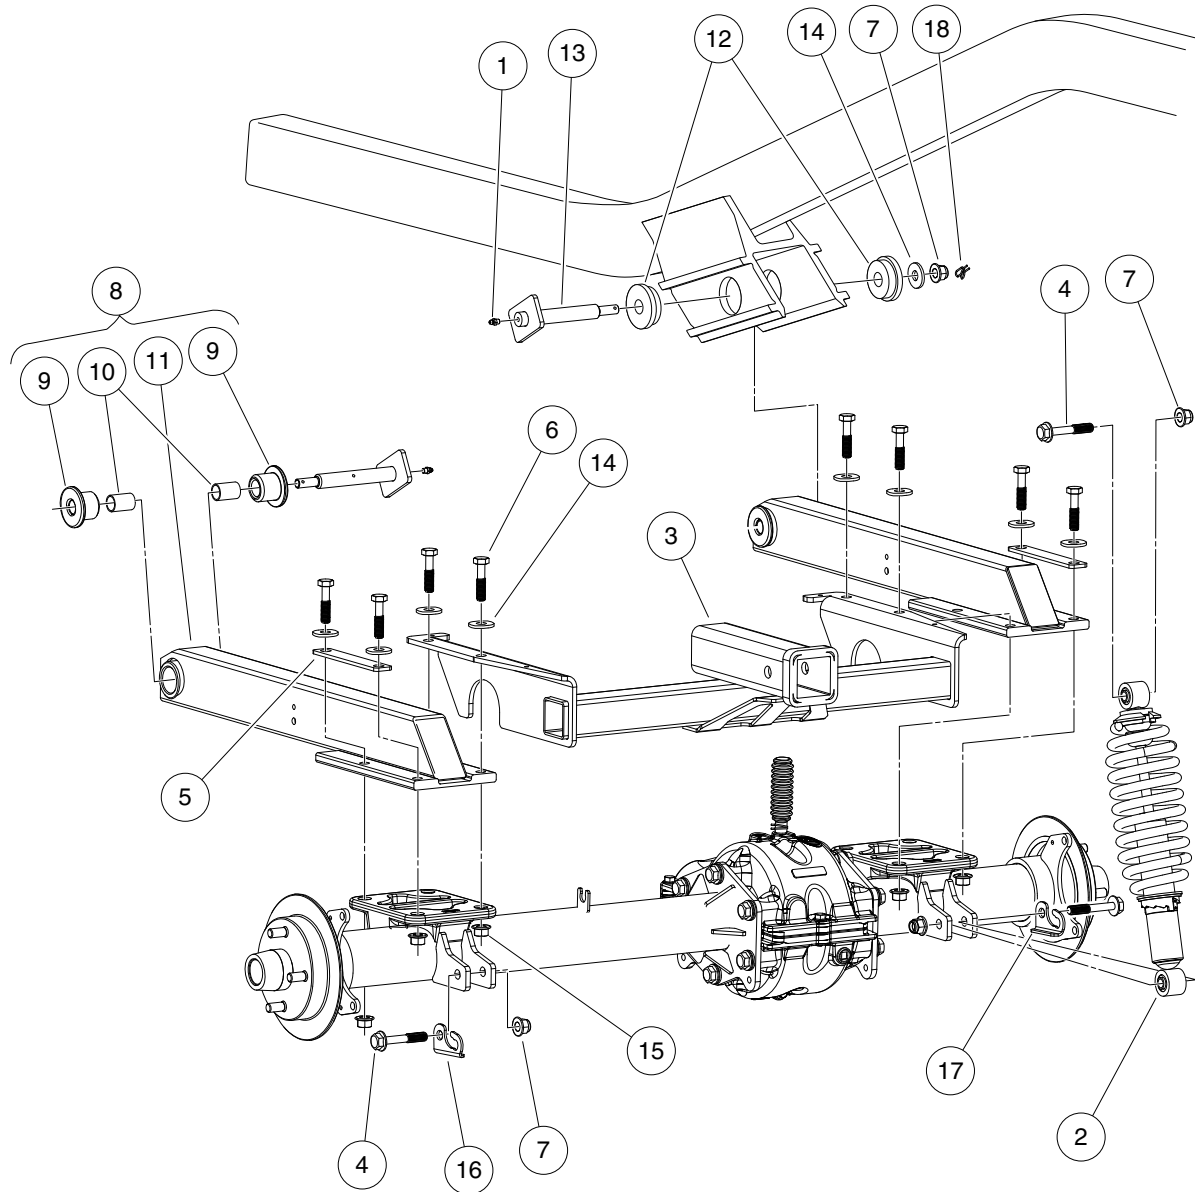

6

G

D

000031-001

REAR SUSPENSION (STANDARD)

ITEM	PART NO.	DESCRIPTION	QTY	
		1 2 3 4		6
1	1015597	Fitting, 1/4-28 Thread-Forming Grease	2	G
2	102365601	Shock, Coil Over Rear	2	
3	102393501	Weldment, Receiver, Rear	1	
4	102616301	Bolt, Flange Head, M12 X 1.75 X 70	4	D
5	102619801	Washer, Strip, Swingarm	2	
6	102620401	Bolt Flanged Head, M12 X 1.75 X 50	8	
7	102620501	Nut Flg, M12x1.75, Nylon Gr 10	6	
8	N/A	Sub Asm Swingarm (includes items 9 through 11)	2	
9	102398901	Bushing, Pivot, Urethane	2	
10	102477001	Bushing, Teflon	2	
11	103282301	Swingarm, Rear, Awd	1	
12	N/A	Insert, Flanged, H-Bracket	4	
13	102682901	Pin, Swingarm, Weldment	2	
14	102684501	Washer, M12 Hard Regular	10	
15	102685601	Nut Flg M12 X 1.75 Cl10	8	
16	102689101	Brkt, Line, Hyd, Shk Mnt, Drv	1	
17	102689102	Brkt, Line, Hyd, Shk Mnt, Pass	1	
18	102737101	Cotter, Rue Ring, 1/2"	2	