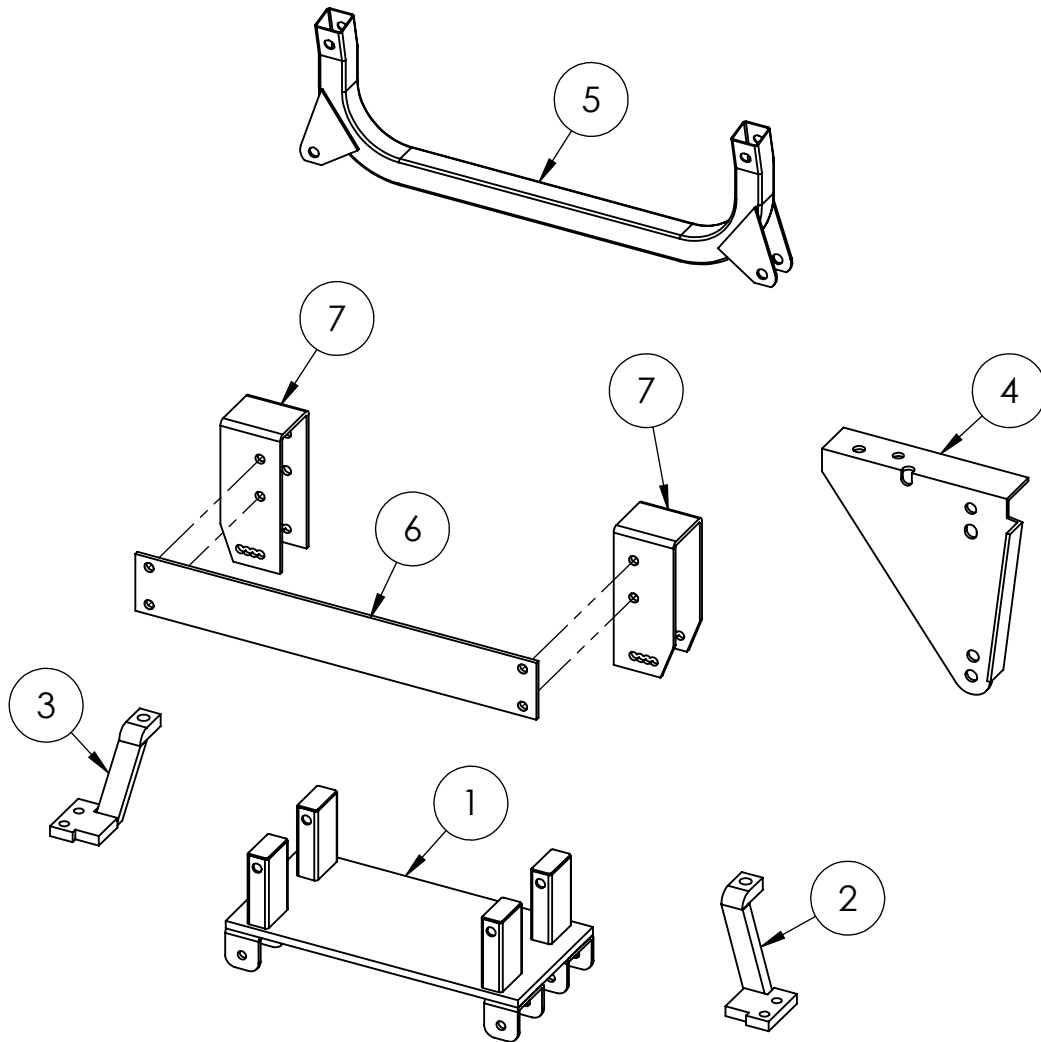

18144 - GTW 5" LIFT KIT FOR YAMAHA DRIVE

WARRANTY PARTS EXPLODED VIEW DIAGRAM

18144

ITEM NO.	PART NO.	DESCRIPTION	QTY
1	W16-5-30	DRIVE Front Main Bracket	1
2	W16-5-35	DRIVE Tie Rod Extension (Driver)	1
3	W16-5-36	DRIVE Tie Rod Extension (Pass)	1
4	W16-5-40	DRIVE Rear Swaybar Mounting Bracket	1
5	W16-5-39	DRIVE Rear Upper Suspension Mounting Bracket	1
6	W16-5-37	DRIVE Stiffener Bracket	1
7	W16-5-38	DRIVE Shock Mount Bracket	2
8	W16-5-41	DRIVE Hardware Pack	1